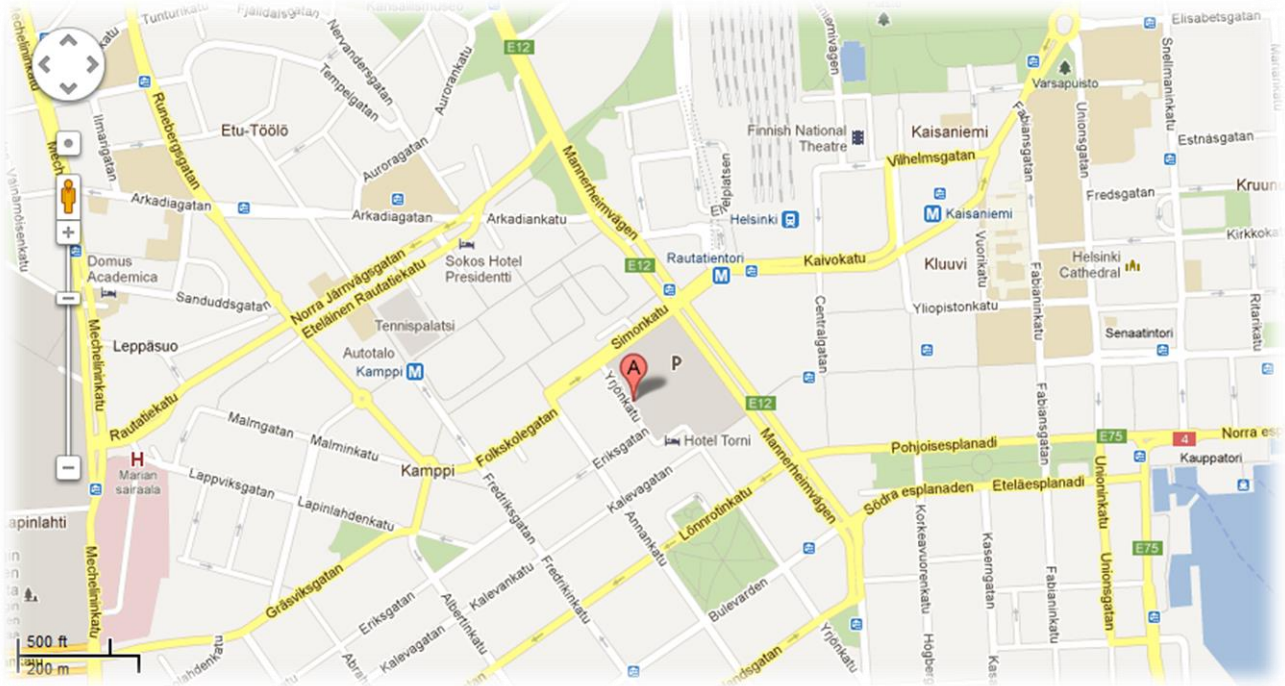

# How to find us - Directions to Duo

Duo's office is located in the centre of Helsinki in Yrjönkatu with excellent travel connections.

## Address

Yrjönkatu 29 A, 4th floor, 00100 Helsinki

## Walking, by train or by metro

Duo's office is situated within a short walking distance from the Central Railway Station of Helsinki (500 meters) and Kamppi metro station (500 meters).

## By bus and by tram

The nearest bus and tram stop (Simonkatu) is only a 200 meter walk away. Trams number 2 and 9 as well as busses number 17, 21V, 65A and 66A make a stop at Simonkatu.

Routes and timetables can be found from Helsinki Region Transport website: [www.reittiopas.fi/en/](http://www.reittiopas.fi/en/)